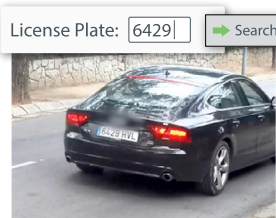

License Plate Recognition (LPR) Analytics

New LPR analytics engine with highly-accurate license plate capture, identification, and search for fast event response. Use watch lists to create alerts and actions when a license plate match is detected.