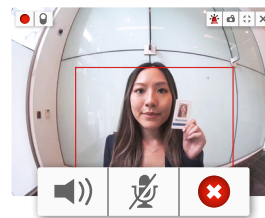

# Avigilon Control Center<sup>TM</sup> Video Management Software

Avigilon Control Center (ACC) 6, the latest and most advanced version of our video management software, enhances the way you manage and interact with your security system. Designed to enable faster responses and reduce investigation times, ACC<sup>TM</sup> 6 software combines a powerful and intuitive interface with advanced artificial intelligence (AI) search technology and natively interacts with Avigilon's Access Control Manager (ACM) system for a full-featured security solution.

Search for a person by selecting specific physical descriptions, including clothing color and gender.

### H4 Video Intercom Support

Enables operators to monitor and control access at entry points through two-way audio communication, video verification, and the ability to send a door grant through ACC software.