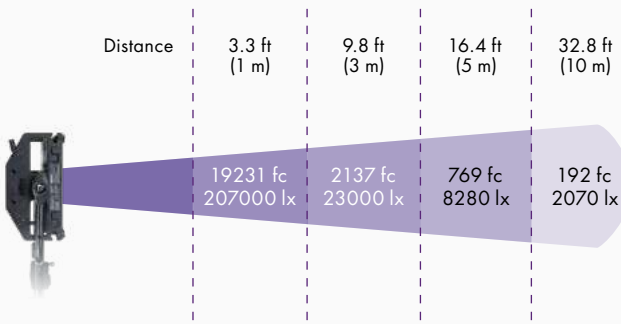

Daylight 5600K