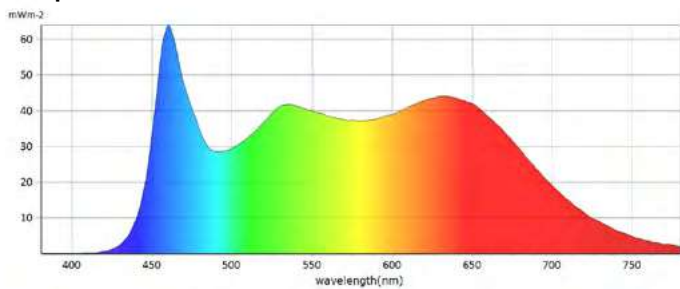

Daylight 5600K

Tungsten 3200K

CRI 5600K

CRI 3200K

Spectrum

Spectrum

General Color Rendition

General Color Rendition

Measurements taken with domed diffuser

Measurements taken with domed diffuser