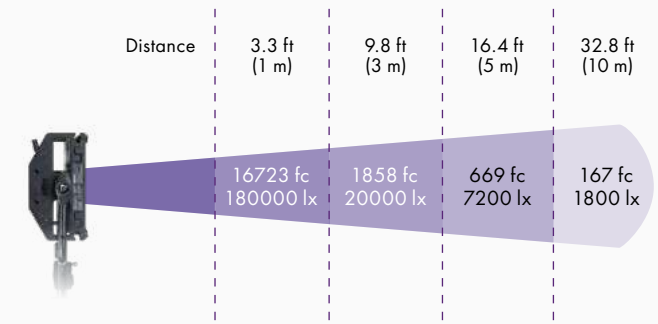

Tungsten 3200K