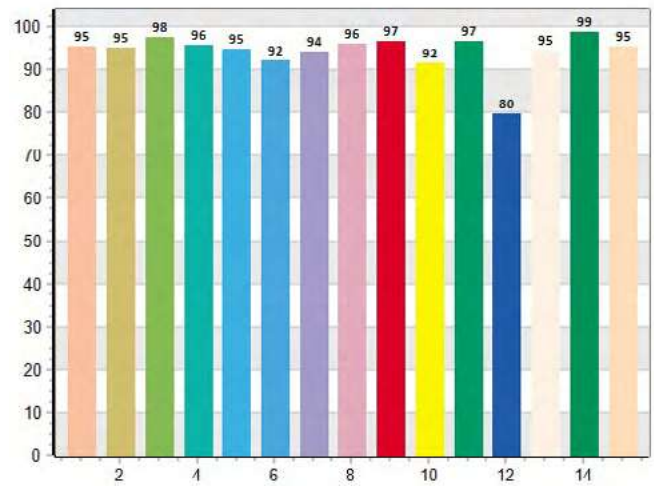

Daylight 5600K

Tungsten 3200K

CRI 5600K

CRI 3200K

Spectrum

Spectrum

General Color Rendition

General Color Rendition

Measurements taken with domed diffuser

Measurements taken with domed diffuser