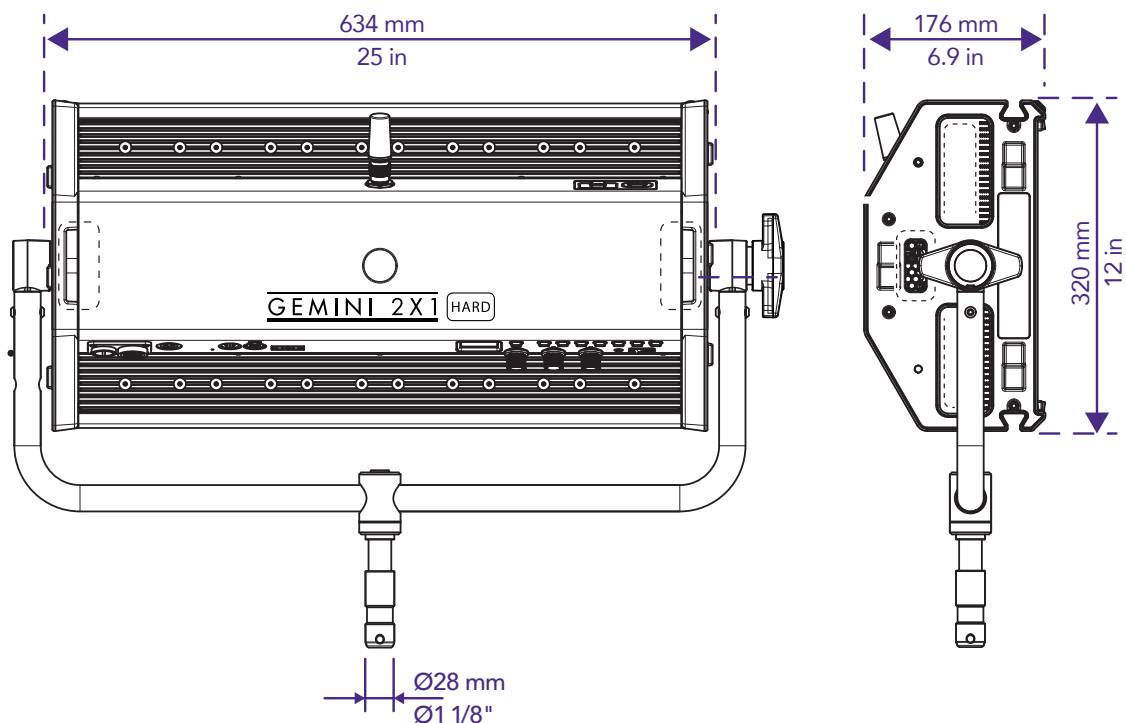

*measured with Domed Diffuser

Operational

- **Lighting Control Modes:** RGBWW/CCT/HSI/XY/Gel/FX
  single dial with LCD menu control
- **Number of Gels:** 300
- **Number of Effects:** 11
- **Dimming Control:** Constant Current 0-100% Continuous
- **Remote Control Options:** Integrated: DMX, RDM, CRMX
  Optional dongle: Bluetooth
- **Fan Control:** Yes
- **USB Updates:** Yes
- **Ambient Temp Operation:** -4° to 113° F / - 20° to + 45° C
- **Estimated LED lifetime:** 35,000+ hrs
- **Preset Options:** 6x preset CCT modes with quick select buttons
  6x customisable user presets with quick select buttons

Mechanical

- **Versions:** Manual, pole operated
- **Weight*:** Manual: 25.3 lbs / 11.5 kg
  Pole Operated: 32 lbs / 14.5 kg
- **Size (without yoke):** H12" W25" D6.9"
  H320mm W634mm D176mm
- **Size (with yoke):** H20.8" W29.4" D6.9"
  H520mm W748mm D176mm
- **Mounting method:** Junior Pin (removable)

* Including yoke and power supply

Electrical

- **Nominal power draw:** 500W
- **Power supply:** Internal
- **Mains Input:** PowerCON True 1, 100-240 VAC / 50-60 Hz
- **Battery DC Voltage Range:** 26-33 VDC
- **IP Rating:** IP20

DIMENSIONS