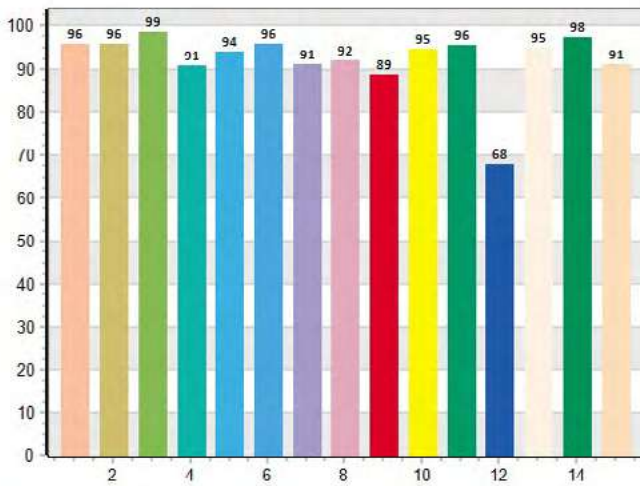

Daylight 5600K

Tungsten 3200K

CRI 5600K

CRI 3200K

Spectrum

Spectrum

General Color Rendition

General Color Rendition

Measurements taken with domed diffuser

Measurements taken with domed diffuser