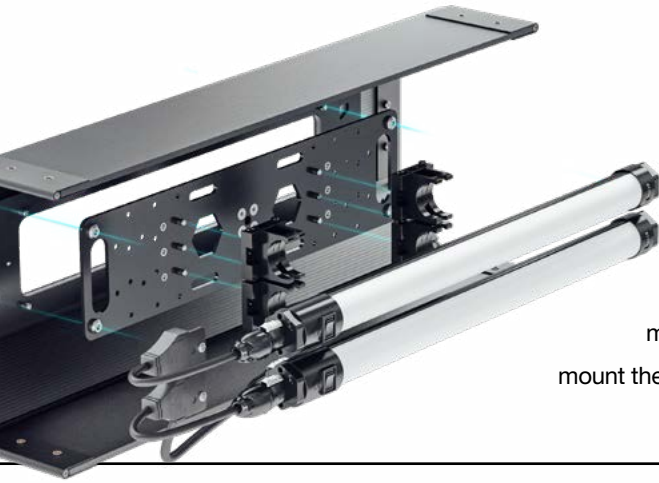

## Harness the power of the Crossfade X

Fluorescent 4-banks belong to the past. Crossfade X Ossium Shells make super wide and super soft, so much smoother. The classic flexible shell for shaping and controlling your light, now with higher output, tunable color temperature and mounting that's simple and secure with no pesky ballast.

- Control shape and spill with articulated Shell
- Secure tubes quickly into a bank using Ossium Plate
- Ossium Baby Pin included for rigging
- Includes Crossfade X tubes
- Tunable white light from 2000K to 6000K
- Low profile soft source

## Soft with a slender build

A bank of linear LEDs gives off a beautifully soft wrap of source. Up to 4ft wide and low profile, it brings the glamor of broad soft lighting without demanding extra space or fuss.

# STACKED TO GO FASTER

Solid support from a custom Ossium plate keeps your Crossfades straight and true – this is the last place you want flexibility. Stacking them into a bank is a simple snap in and quick connect power via the included multibank AC adaptor. There’s no separate ballast to eat up rigging time, just mount the Ossium Baby Pin to the back to make your Ossium Shell clamp ready.