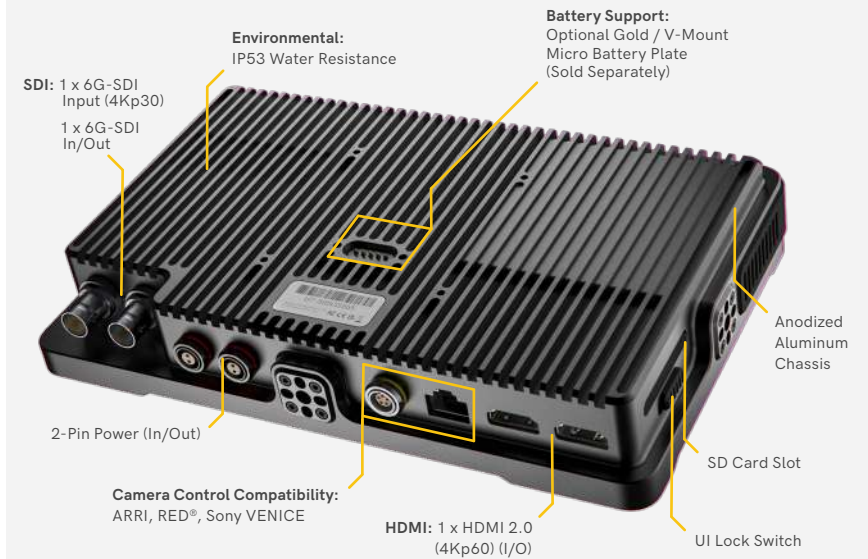

Ultra 7

Ultra Smart. Ultra Bright. Ultra Durable.

Rugged, powerful, and feature-rich, the Ultra 7 offers an amazing 2300nits of brightness, 6G-SDI that allows you to ingest 4K signal, a convenient 2-Pin power passthrough for cleaner builds, Camera Control via the Ethernet port, plus a joystick and tactile physical buttons for control in any conditions. Utilize all your favorite PageOS tools, functions, and settings on a brilliantly designed, fully-loaded 7-inch touchscreen monitor.

SMALLHD
smallhd.com/ultra7

Designed to Withstand the Elements

With an IP53 rating and ultra-durable water, dirt, heat, cold, and drop-resistant chassis, Ultra 7 was designed to withstand all the rigors and elements that professional filmmakers endure.

- All electronic components are sealed with caps to protect against dust and water.
- Includes Thermal Management and operates at freezing temperatures (0°C) as well as heat temperatures (40°C).
- Strong, durable machined aluminum chassis with raised edges to protect the screen.
- Water-resistant with protection against damp situations.
- Ability to withstand most drops, tumbles, and impacts with shock-absorbing bumpers.

Ultra 7 TX 1500 & Ultra 7 RX 1500

Ultra 7 + Integrated Teradek Bolt 6

Built-in Bolt 6 units utilize the clear airwaves of the newly-open 6GHz spectrum, with RX and TX models that are compatible with any Teradek Bolt 6, and backwards-compatible with any Bolt 4K system in 5GHz mode.